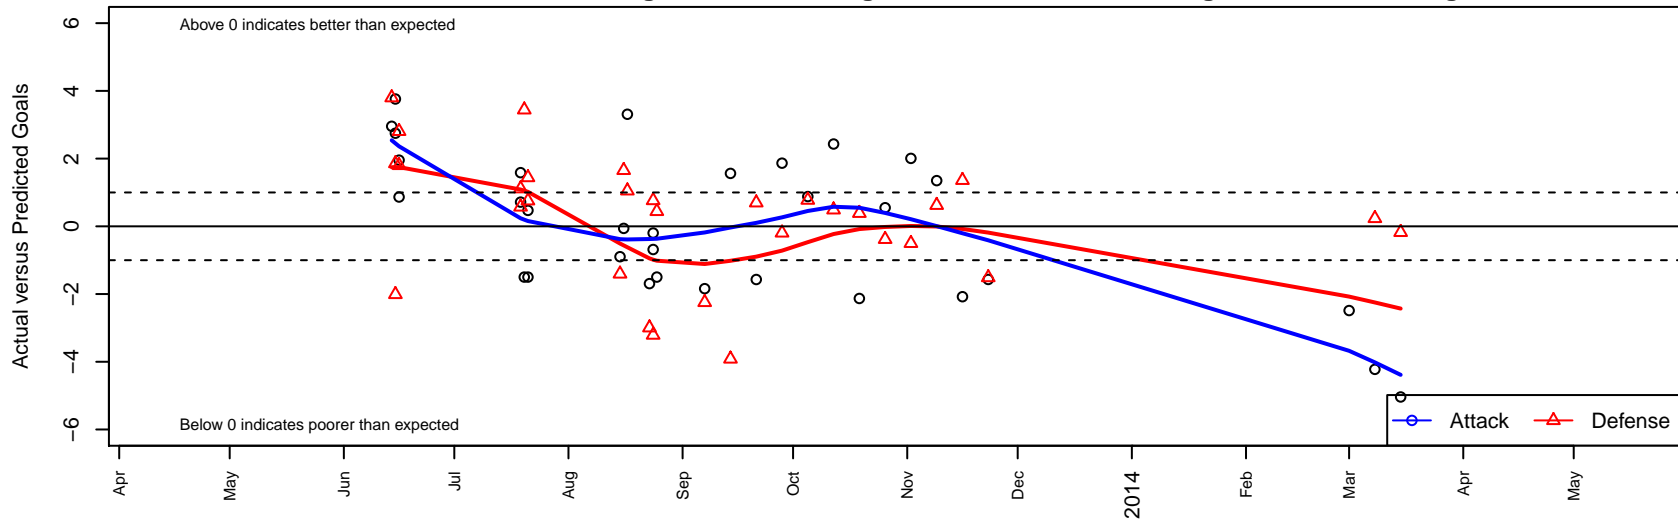

TFA Barcelona WA B02

Dots are actual minus expected GF (blue circles) and GA (red triangles).
Blue line is smoothed change in attack strength. Red is smoothed change in defense strength.